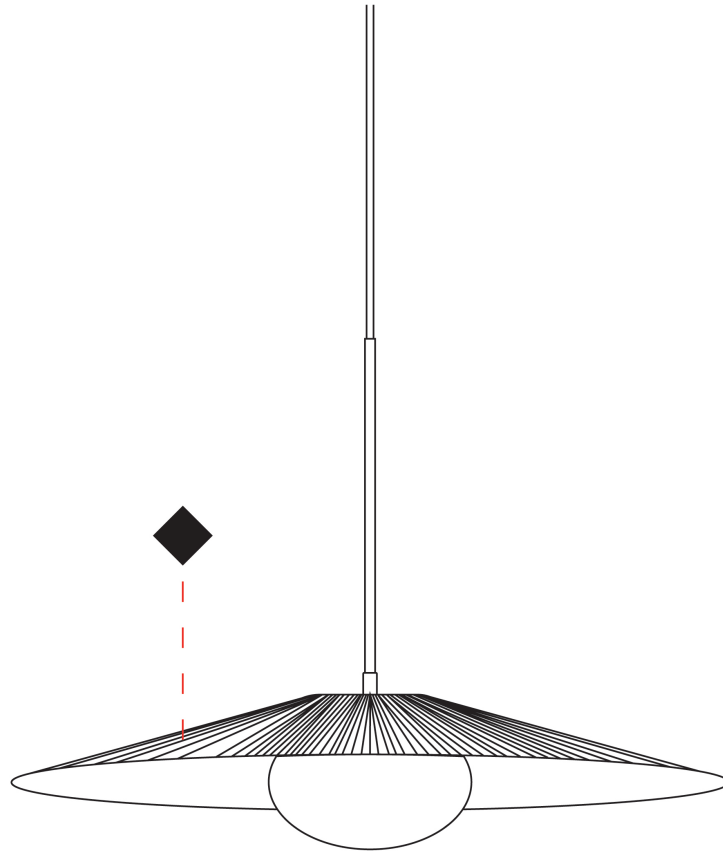

ARCTIC CIRCLE SUSPENSION

D91234-

PROJECT _____

TYPE _____

SPECIFIER _____

QUANTITY _____

DATE _____