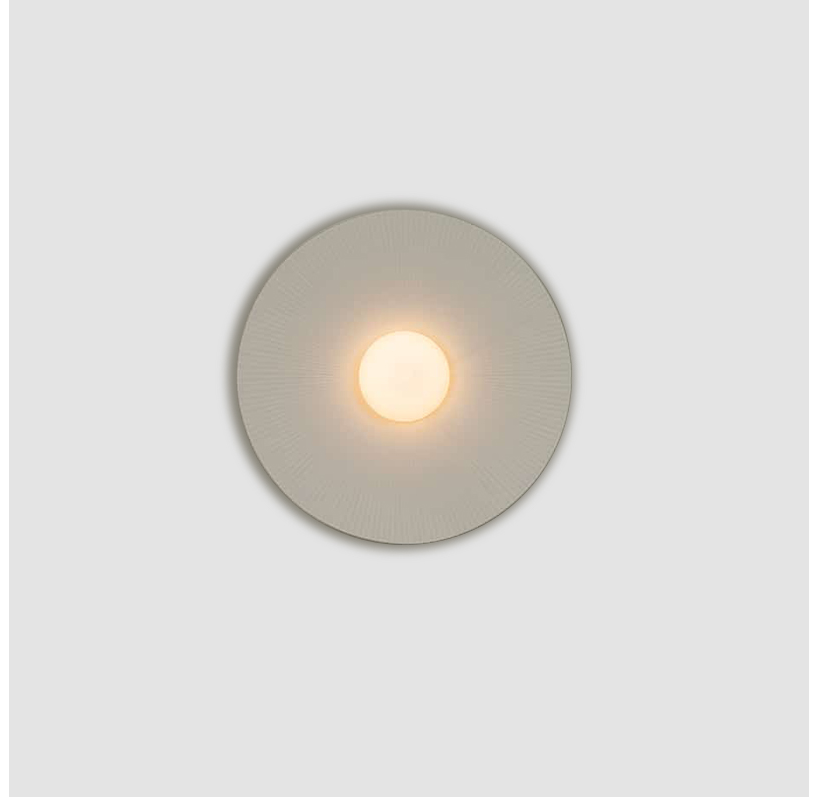

ARCTIC CIRCLE SUSPENSION

D93259-

base number   Finish
Options

1. To build a product code in our configurator select the specify button on the base model # product page
2. To build a manual product code on this datasheet choose from the options listed below in blue font and add the suffix to the base model #

GENERAL

Series: Arctic Circle _____
Brand: Milan _____
Division: Design _____
Mounting Type: Suspension _____
Mounting Location: Ceiling _____
Subcategory: Pendant _____

PHYSICAL

Shape: Cone _____
Diameter (mm): 550 _____
Diameter (in): 21 ⁵/₈ _____
Height (mm): 102 _____
Height (in): 4 _____
Light Distribution: Direct _____
Diffuser: Opal Triplex acid-etched glass _____
Fixture Finish: TUG / CRE _____
Fixture Material: Ribbon / Aluminum _____

ELECTRICAL

Number of Lamps: 1 _____
Lamp Type: LED Retrofit _____
Bulb Included: Bulb Not Included _____
Max. Wattage Per Lamp (W): 4.8 _____
Lamp Base: G9 _____
Input Voltage (V): 120 _____

LED

OPTICAL

RATINGS AND CERTIFICATIONS

Certified By: Certified for North American Standards _____
IP rating: IP20 _____

Ø550mm 21 ⁵/₈"