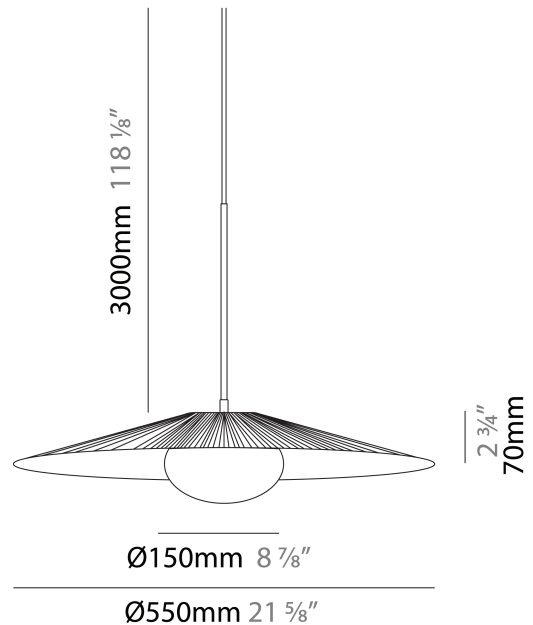

PROJECT	_____
TYPE	_____
SPECIFIER	_____
QUANTITY	_____
DATE	_____

ARCTIC CIRCLE SUSPENSION

D91234-

base number   Finish
Options

1. To build a product code in our configurator select the specify button on the base model # product page
2. To build a manual product code on this datasheet choose from the options listed below in blue font and add the suffix to the base model #

GENERAL

Series: Arctic Circle
Brand: Milan
Division: Design
Mounting Type: Suspension
Mounting Location: Ceiling
Subcategory: Pendant

PHYSICAL

Shape: Cone
Diameter (mm): 550
Diameter (in): 21 5/8
Height (mm): 393
Height (in): 15 1/2
Max. Overall Height (mm): 3000
Max. Overall Height (in): 118 1/8
Light Distribution: Direct
Diffuser: Opal Triplex acid-etched glass
Fixture Finish: TUG / CRE
Fixture Material: Ribbon / Aluminum
Cable Details: 3000mm / 118 1/8" Cable

ELECTRICAL

Number of Lamps: 1
Lamp Type: LED Retrofit
Max. Wattage Per Lamp (W): 4.8
Lamp Base: G9
Input Voltage (V): 120

LED

Lamp Life (hrs): 50000

OPTICAL

RATINGS AND CERTIFICATIONS

Certified By: Certified for North American Standards
IP rating: IP20